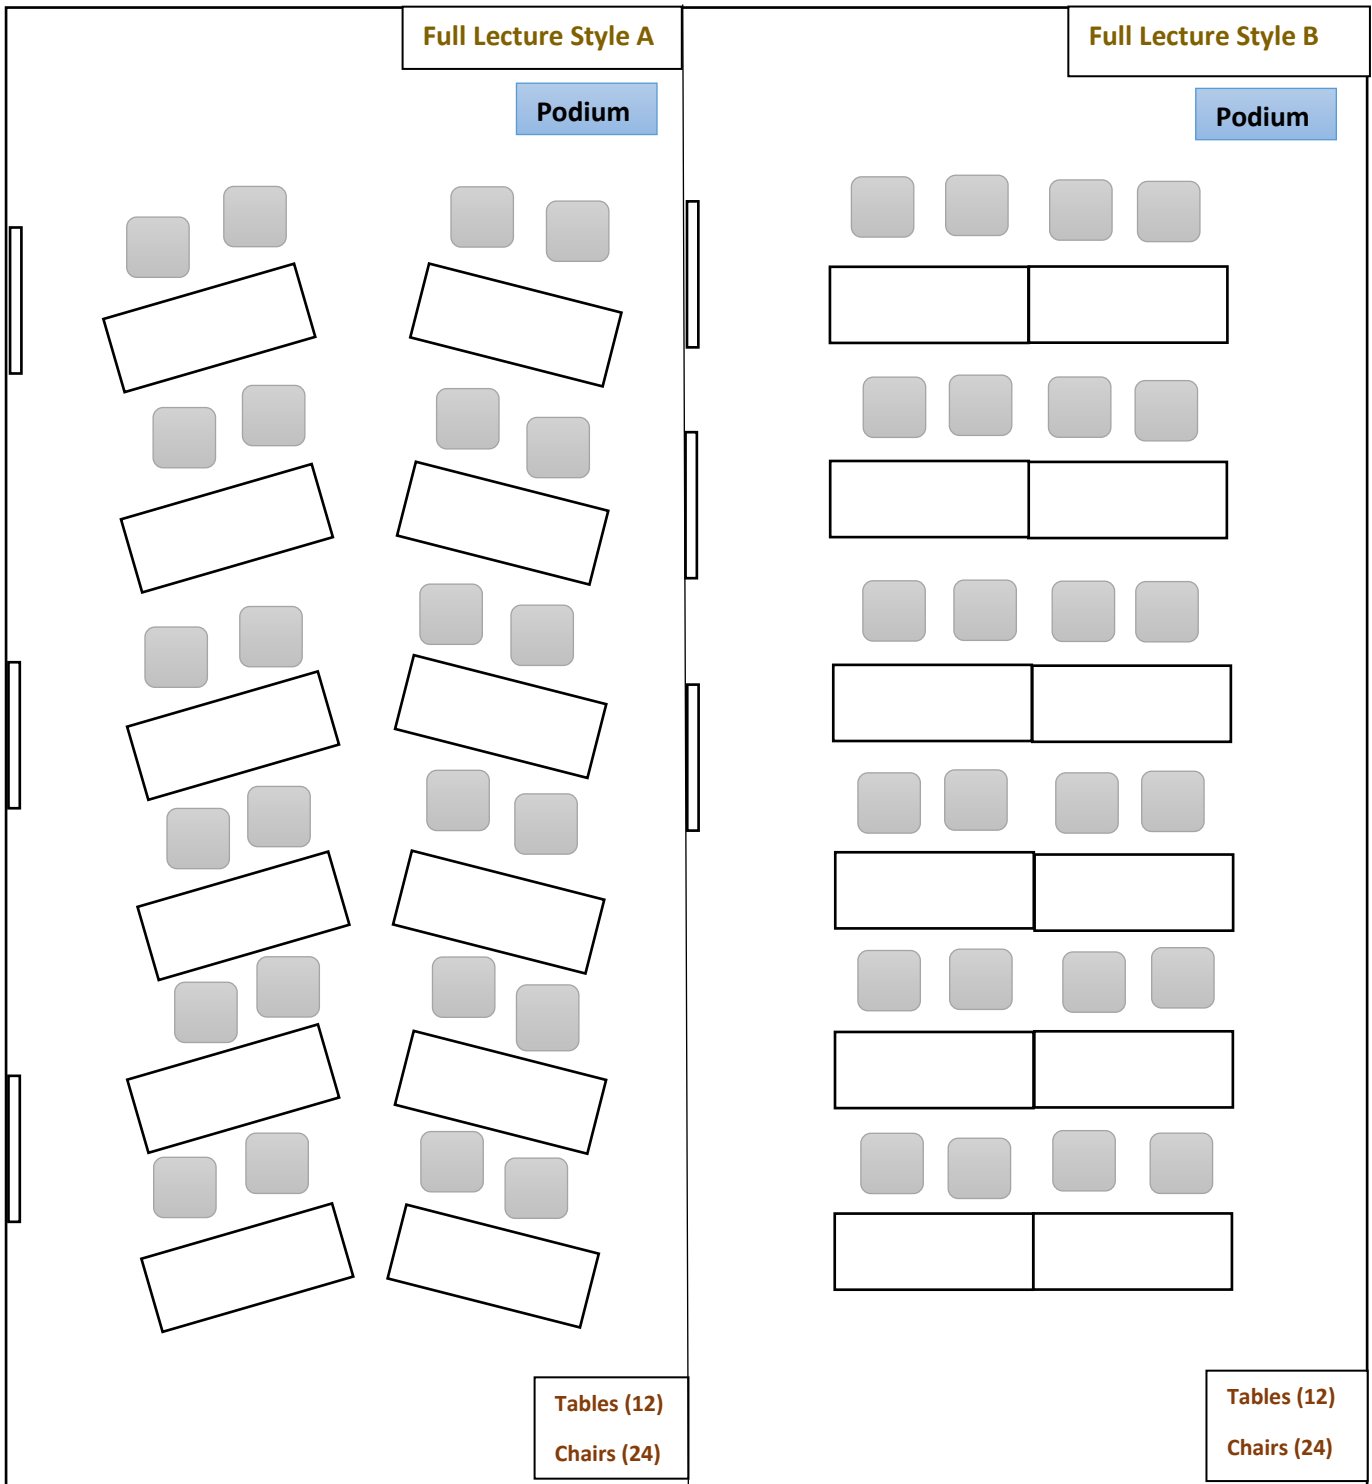

FULL CONFERENCE ROOM (350)

Total Sq.ft.: 905

Max Occ.: 60

Total Sq.ft.: 905

Max Occ.: 60

FULL CONFERENCE ROOM (350)

Total Sq.ft.: 905

Max Occ.: 60

Total Sq.ft.: 905

Max Occ.: 60

FULL CONFERENCE ROOM (350)

Total Sq.ft.: 905

Max Occ.: 60

Total Sq.ft.: 905

Max Occ.: 60

FULL CONFERENCE ROOM (350)

Total Sq.ft.: 905

Max Occ.: 60

Total Sq.ft.: 905

Max Occ.: 60

Key:

MEDIUM CONFERENCE ROOM 350A (PARTITION)

Total Sq.ft.: 615

Max Occ.: 41

Full Conference Rooms	Conference Room A	Conference Room B
<input type="checkbox"/> Full Conference Style A	<input type="checkbox"/> Medium Conference Style	<input type="checkbox"/> Meeting Style 1
<input type="checkbox"/> Full Conference Style B	<input type="checkbox"/> Medium Open "U" Style	<input type="checkbox"/> Meeting Style 2
<input type="checkbox"/> Full Open "U" Style A	<input type="checkbox"/> Open Classroom Style	
<input type="checkbox"/> Full Open "U" Style B	<input type="checkbox"/> Closed Classroom Style	
<input type="checkbox"/> Full Lecture Style A		
<input type="checkbox"/> Full Lecture Style B		
<input type="checkbox"/> Conversational Series Style		
<input type="checkbox"/> Reception Style (Standing)		