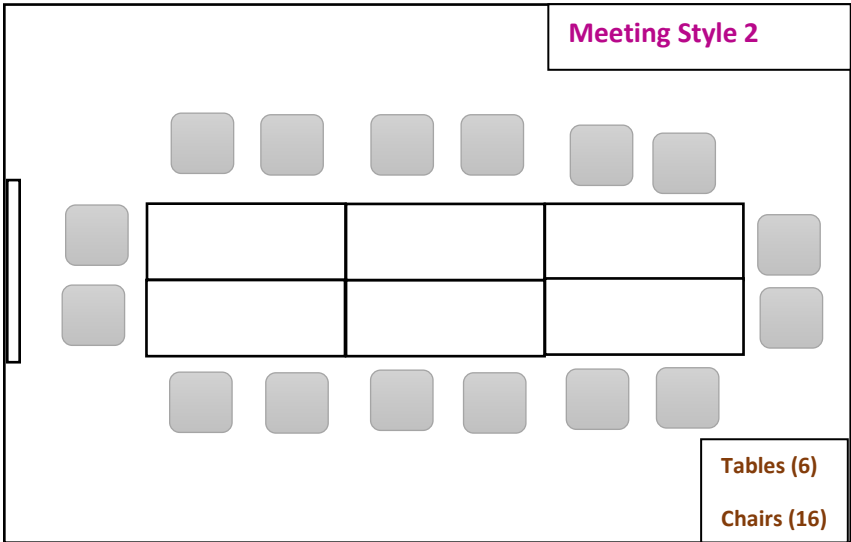

Total Sq.ft.: 905

Max Occ.: 60

Total Sq.ft.: 905

Max Occ.: 60

Key:

MEDIUM CONFERENCE ROOM 350A (PARTITION)

Total Sq.ft.: 615

Max Occ.: 41

Total Sq.ft.: 615

Max Occ.: 41

SMALL CONFERENCE ROOM 350 B (PARTITION)

(Only Mondo Pad available for technology)

Total Sq.ft.: 290
Max Occ.: 19

Total Sq.ft.: 290
Max Occ.: 19

Conference Room Style Selection Options:

Full Conference Rooms	Conference Room A	Conference Room B
<input type="checkbox"/> Full Conference Style A	<input type="checkbox"/> Medium Conference Style	<input type="checkbox"/> Meeting Style 1
<input type="checkbox"/> Full Conference Style B	<input type="checkbox"/> Medium Open "U" Style	<input type="checkbox"/> Meeting Style 2
<input type="checkbox"/> Full Open "U" Style A	<input type="checkbox"/> Open Classroom Style	
<input type="checkbox"/> Full Open "U" Style B	<input type="checkbox"/> Closed Classroom Style	
<input type="checkbox"/> Full Lecture Style A		
<input type="checkbox"/> Full Lecture Style B		
<input type="checkbox"/> Conversational Series Style		
<input type="checkbox"/> Reception Style (Standing)		

Add Ons (Equipment)	Add Ons (Furniture)	Standard Conference Room Furniture
<input type="checkbox"/> Mondo pad (portable)	<input type="checkbox"/> Highboy tables (3)	<input type="checkbox"/> Rectangular tables (12)
<input type="checkbox"/> Projector (large screen) (Full Conference Room only)	<input type="checkbox"/> Highboy chairs (6)	<input type="checkbox"/> Chairs (36)
<input type="checkbox"/> Creston Unit monitor	<input type="checkbox"/> Orange chairs (4)	
<input type="checkbox"/> Presentation clicker	<input type="checkbox"/> Lounge chairs (4)	
	<input type="checkbox"/> Table cloths (30+)	
	<input type="checkbox"/> Small Circle Table (1)	