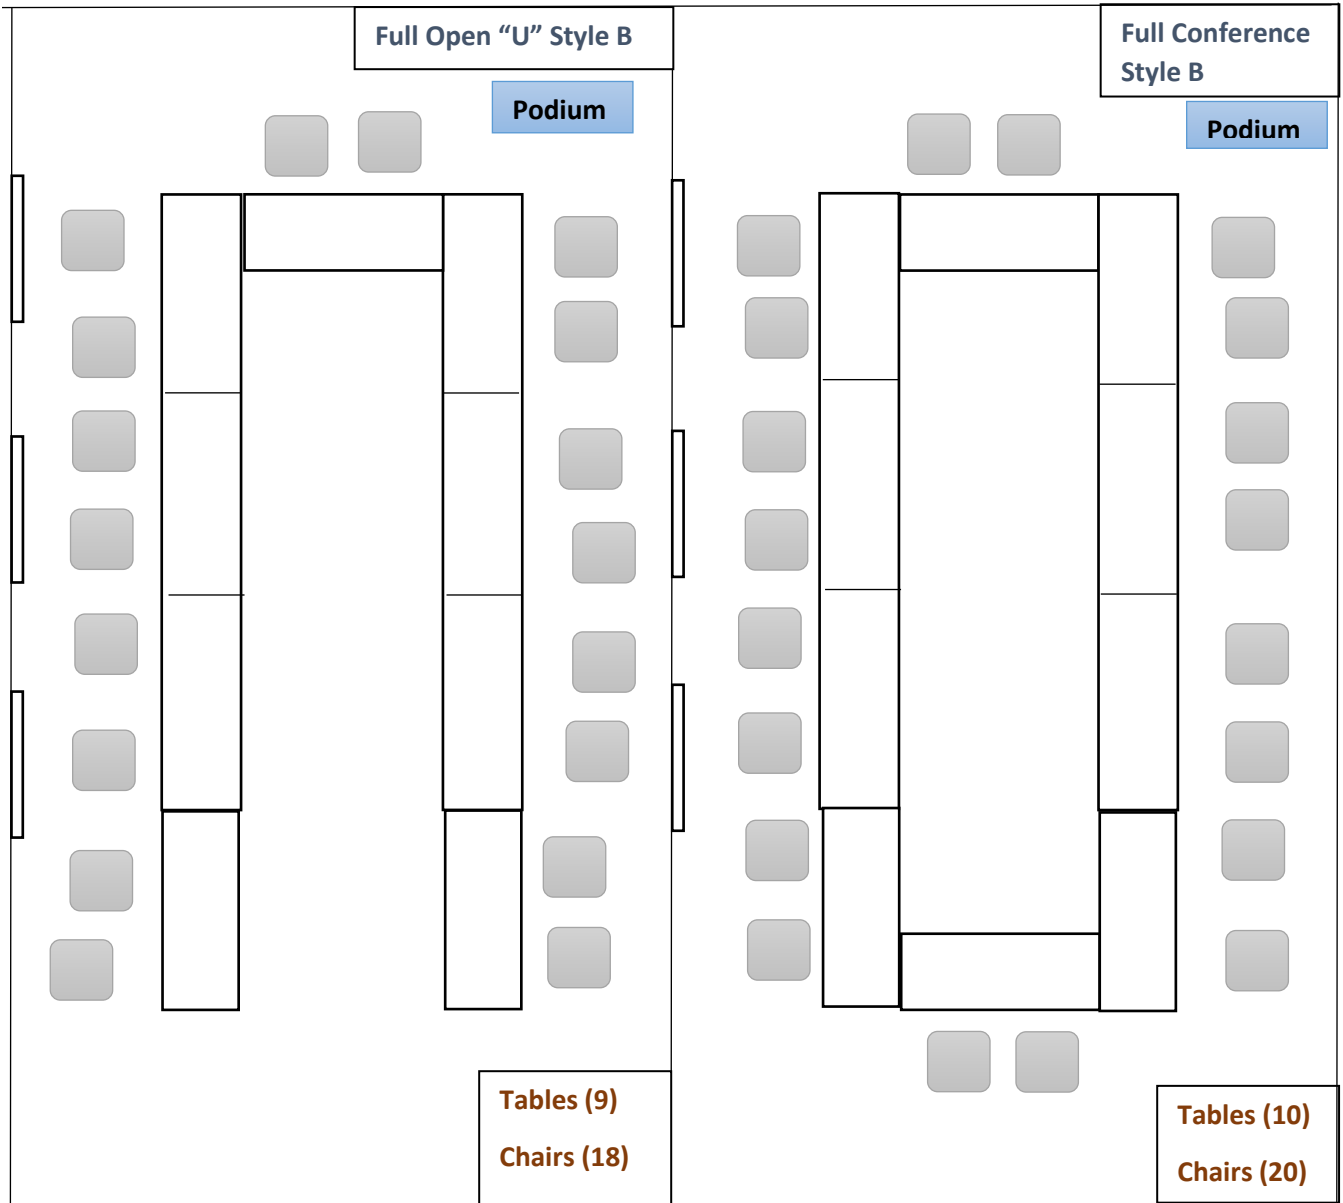

FULL CONFERENCE ROOM (350)

Total Sq.ft.: 905

Max Occ.: 60

Total Sq.ft.: 905

Max Occ.: 60

FULL CONFERENCE ROOM (350)

Total Sq.ft.: 905

Max Occ.: 60

Total Sq.ft.: 905

Max Occ.: 60

FULL CONFERENCE ROOM (350)

Total Sq.ft.: 905

Max Occ.: 60

Total Sq.ft.: 905

Max Occ.: 60

FULL CONFERENCE ROOM (350)

Total Sq.ft.: 905

Max Occ.: 60

Total Sq.ft.: 905

Max Occ.: 60

Key:

MEDIUM CONFERENCE ROOM 350A (PARTITION)

Total Sq.ft.: 615

Max Occ.: 41

Full Conference Rooms	Conference Room A	Conference Room B
<input type="checkbox"/> Full Conference Style A	<input type="checkbox"/> Medium Conference Style	<input type="checkbox"/> Meeting Style 1
<input type="checkbox"/> Full Conference Style B	<input type="checkbox"/> Medium Open "U" Style	<input type="checkbox"/> Meeting Style 2
<input type="checkbox"/> Full Open "U" Style A	<input type="checkbox"/> Open Classroom Style	
<input type="checkbox"/> Full Open "U" Style B	<input type="checkbox"/> Closed Classroom Style	
<input type="checkbox"/> Full Lecture Style A		
<input type="checkbox"/> Full Lecture Style B		
<input type="checkbox"/> Conversational Series Style		
<input type="checkbox"/> Reception Style (Standing)		