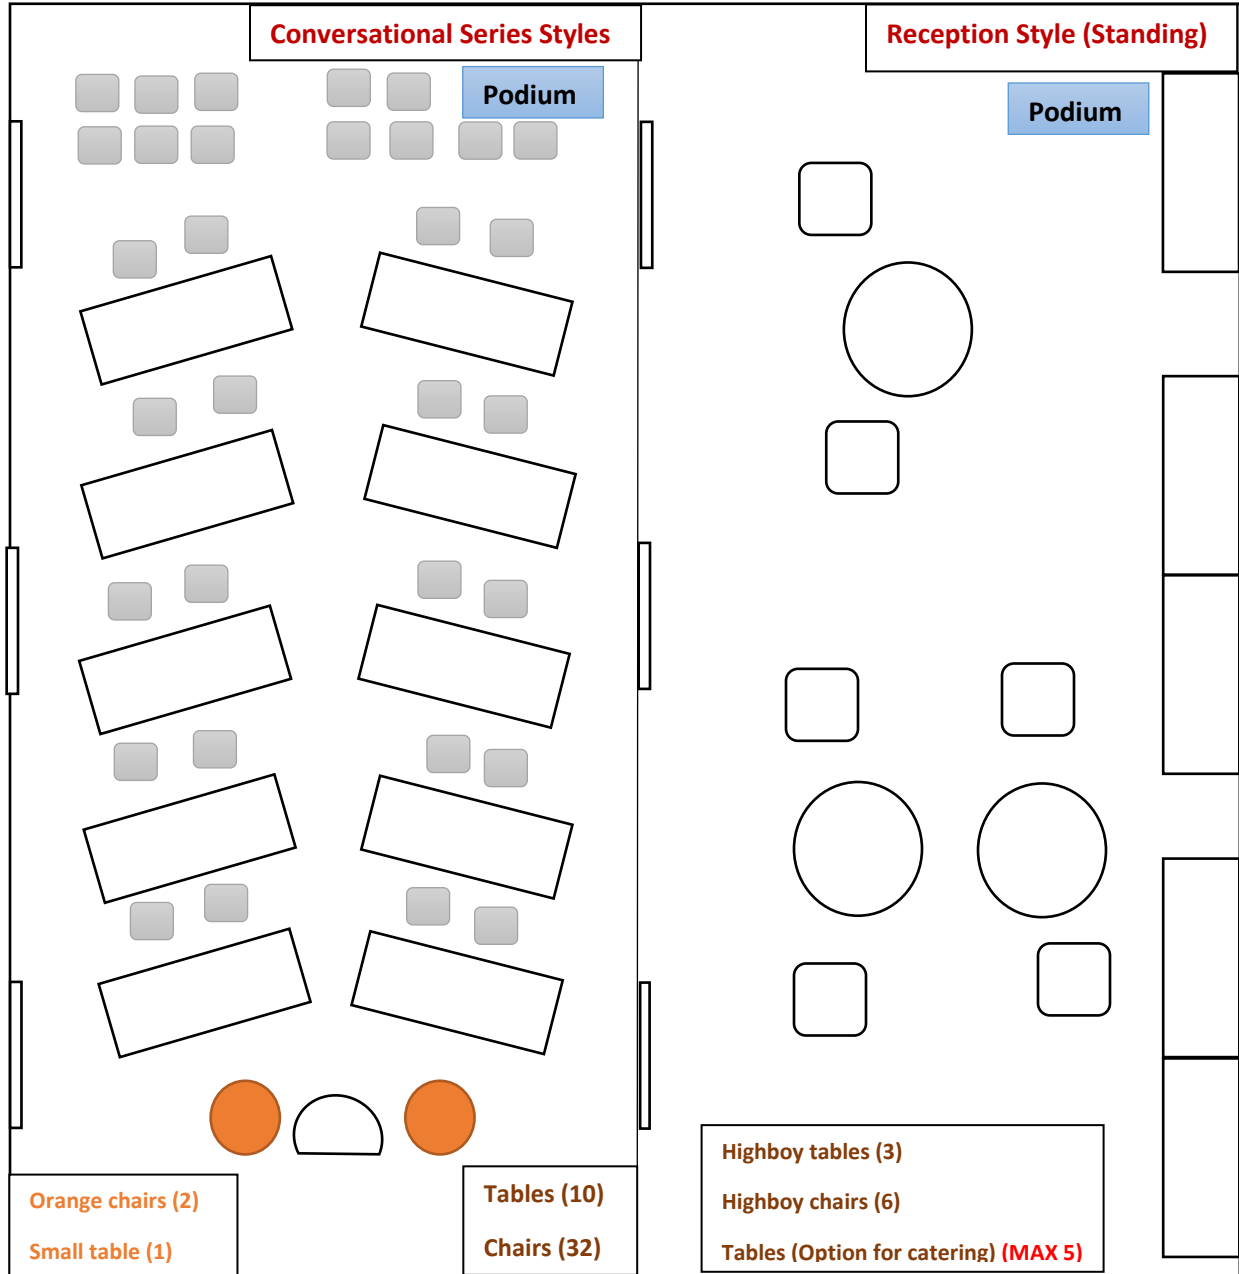

FULL CONFERENCE ROOM (350)

Total Sq.ft.: 905

Max Occ.: 60

Total Sq.ft.: 905

Max Occ.: 60

FULL CONFERENCE ROOM (350)

Total Sq.ft.: 905

Max Occ.: 60

Total Sq.ft.: 905

Max Occ.: 60

FULL CONFERENCE ROOM (350)

Total Sq.ft.: 905

Max Occ.: 60

Total Sq.ft.: 905

Max Occ.: 60

FULL CONFERENCE ROOM (350)

Total Sq.ft.: 905

Max Occ.: 60

Total Sq.ft.: 905

Max Occ.: 60

Key:

MEDIUM CONFERENCE ROOM 350A (PARTITION)

Total Sq.ft.: 615

Max Occ.: 41

Total Sq.ft.: 615

Max Occ.: 41

SMALL CONFERENCE ROOM 350 B (PARTITION)

(Only Mondo Pad available for technology)

Total Sq.ft.: 290
Max Occ.: 19

Total Sq.ft.: 290
Max Occ.: 19

Conference Room Style Selection Options: