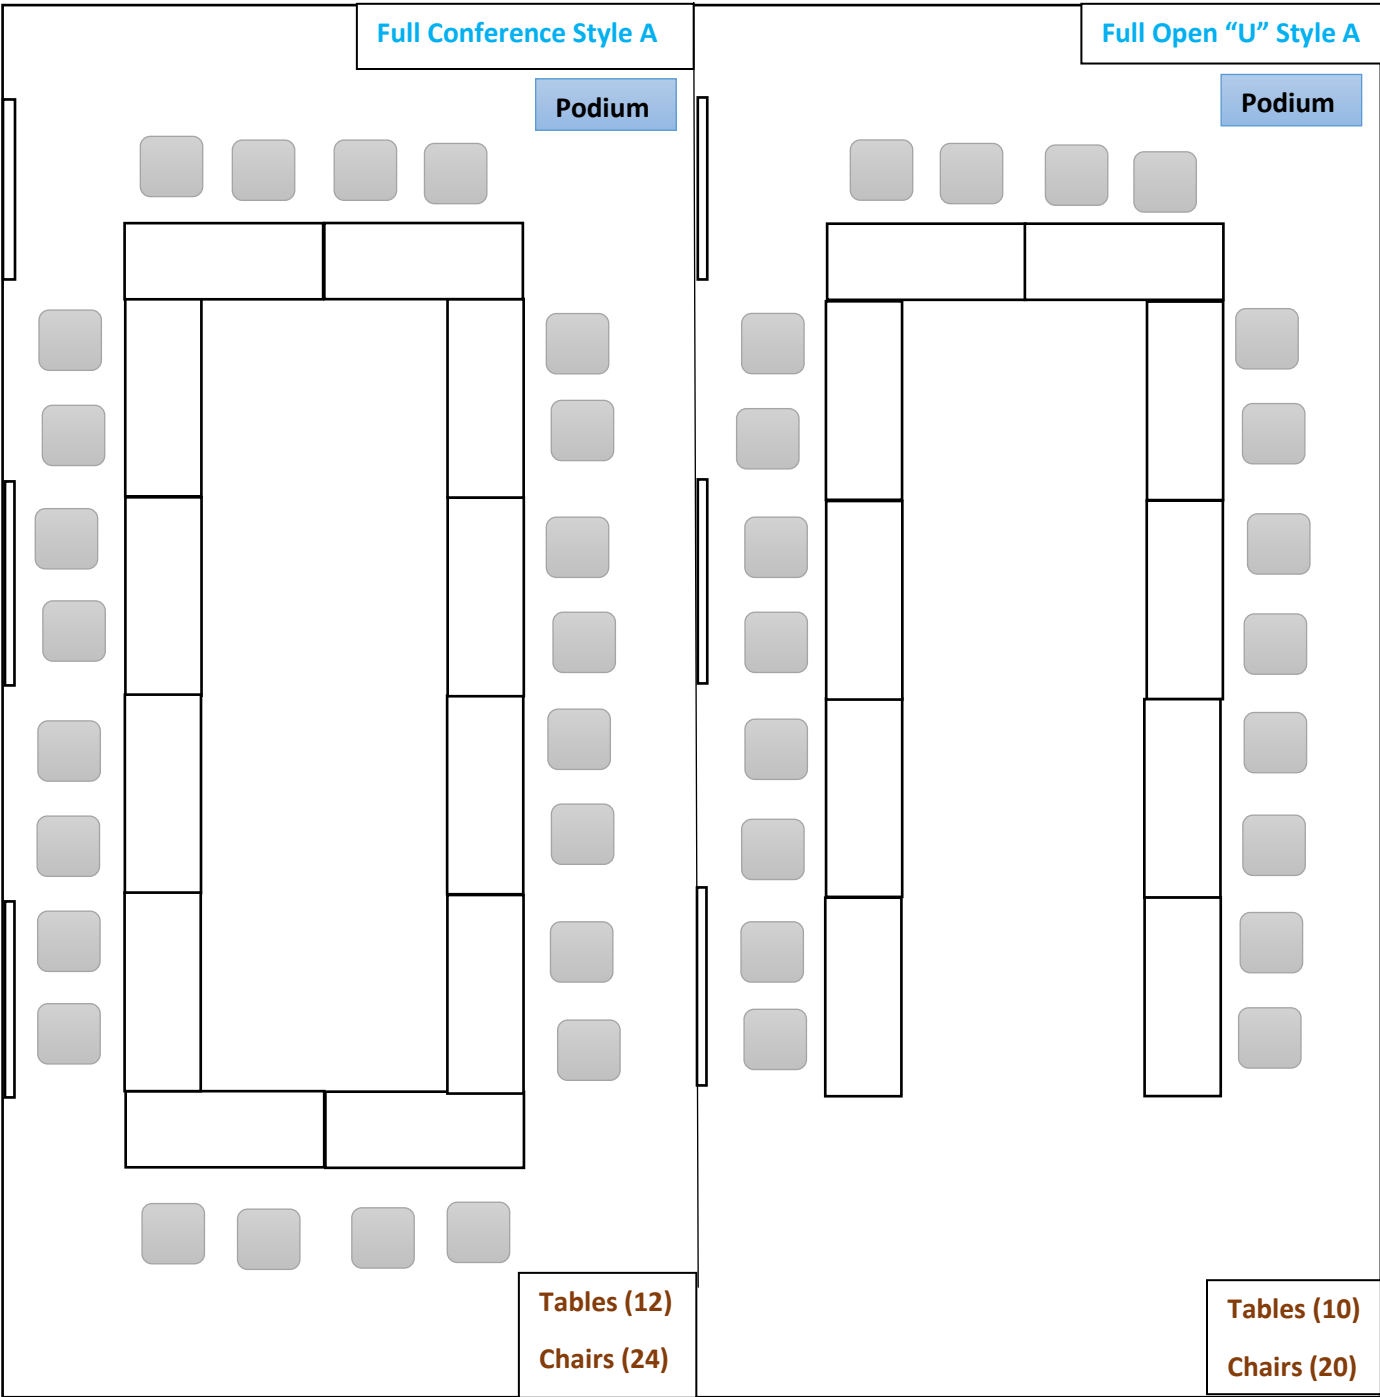

FULL CONFERENCE ROOM (350)

Total Sq.ft.: 905

Max Occ.: 60

Total Sq.ft.: 905

Max Occ.: 60

FULL CONFERENCE ROOM (350)

Total Sq.ft.: 905

Max Occ.: 60

Total Sq.ft.: 905

Max Occ.: 60

FULL CONFERENCE ROOM (350)

Total Sq.ft.: 905

Max Occ.: 60

Total Sq.ft.: 905

Max Occ.: 60

FULL CONFERENCE ROOM (350)

Total Sq.ft.: 905

Max Occ.: 60

Total Sq.ft.: 905

Max Occ.: 60

Key:

MEDIUM CONFERENCE ROOM 350A (PARTITION)

Total Sq.ft.: 615

Max Occ.: 41

Total Sq.ft.: 615

Max Occ.: 41

SMALL CONFERENCE ROOM 350 B (PARTITION)

(Only Mondo Pad available for technology)

Total Sq.ft.: 290
Max Occ.: 19

Total Sq.ft.: 290
Max Occ.: 19

Conference Room Style Selection Options: