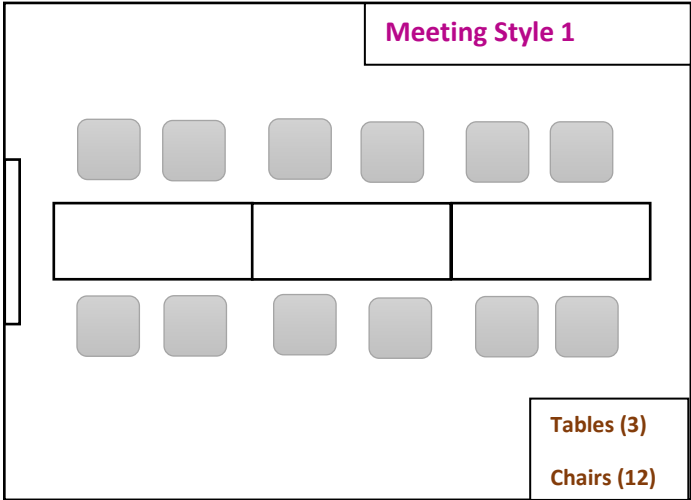

Total Sq.ft.: 905

Max Occ.: 60

FULL CONFERENCE ROOM (350)

Total Sq.ft.: 905

Max Occ.: 60

Total Sq.ft.: 905

Max Occ.: 60

FULL CONFERENCE ROOM (350)

Total Sq.ft.: 905

Max Occ.: 60

Total Sq.ft.: 905

Max Occ.: 60

Key:

MEDIUM CONFERENCE ROOM 350A (PARTITION)

Total Sq.ft.: 615

Max Occ.: 41

Total Sq.ft.: 615

Max Occ.: 41

SMALL CONFERENCE ROOM 350 B (PARTITION)

(Only Mondo Pad available for technology)

Total Sq.ft.: 290
Max Occ.: 19

Total Sq.ft.: 290
Max Occ.: 19

Conference Room Style Selection Options:

Full Conference Rooms	Conference Room A	Conference Room B
<input type="checkbox"/> Full Conference Style A	<input type="checkbox"/> Medium Conference Style	<input type="checkbox"/> Meeting Style 1
<input type="checkbox"/> Full Conference Style B	<input type="checkbox"/> Medium Open "U" Style	<input type="checkbox"/> Meeting Style 2
<input type="checkbox"/> Full Open "U" Style A	<input type="checkbox"/> Open Classroom Style	
<input type="checkbox"/> Full Open "U" Style B	<input type="checkbox"/> Closed Classroom Style	
<input type="checkbox"/> Full Lecture Style A		
<input type="checkbox"/> Full Lecture Style B		
<input type="checkbox"/> Conversational Series Style		
<input type="checkbox"/> Reception Style (Standing)		